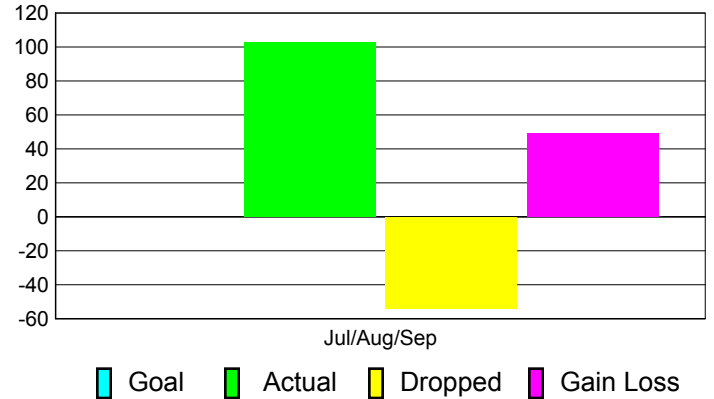

Membership Results 2011-2012

Goal, New, Dropped, Gain/Loss

Comparison of Membership Gain/Loss

Current Year Compared to the Previous Year